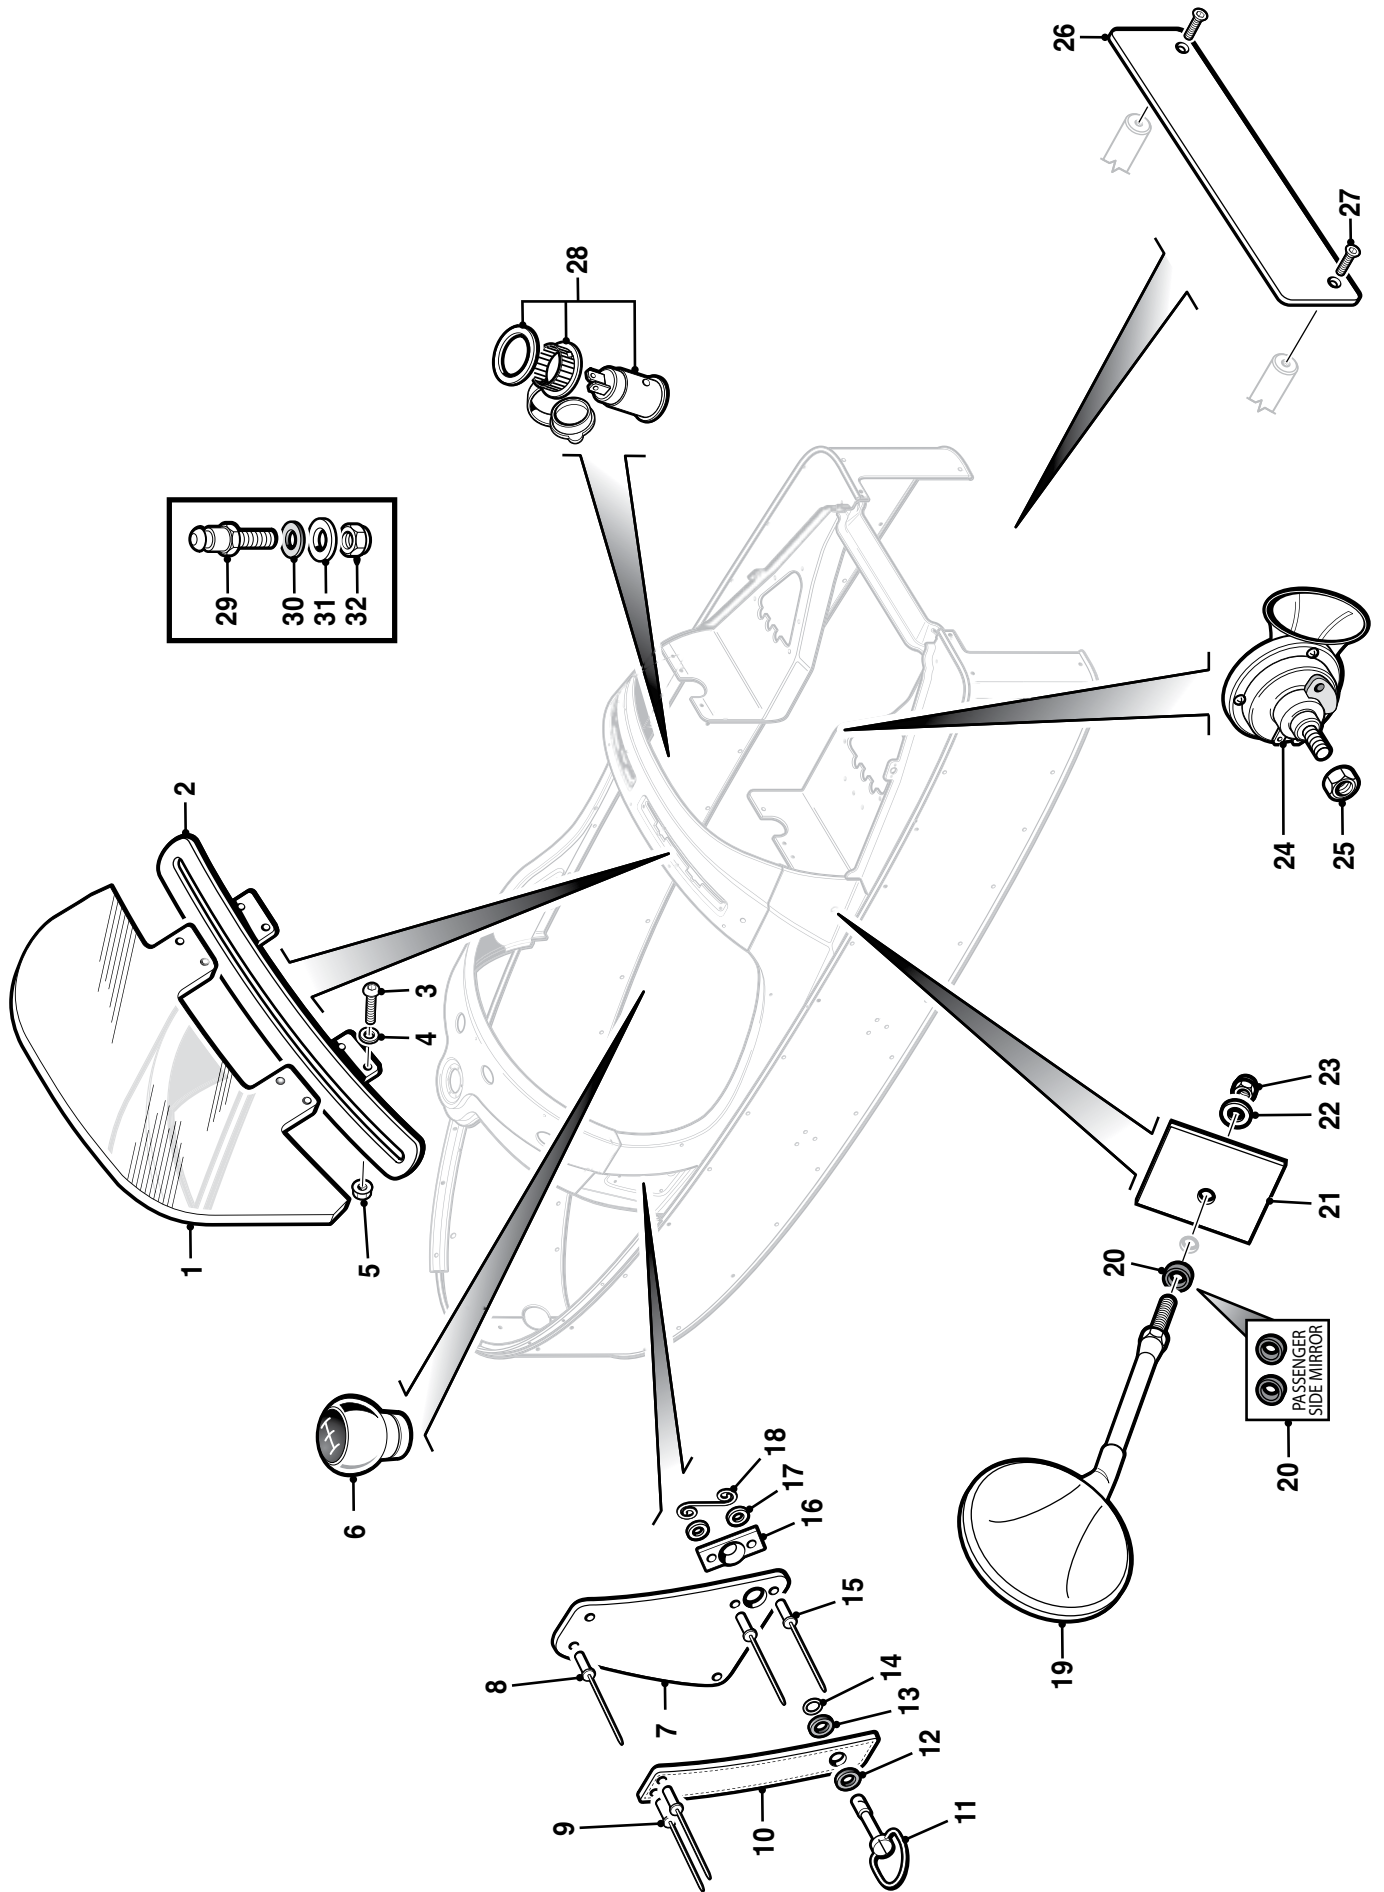

Miscellaneous