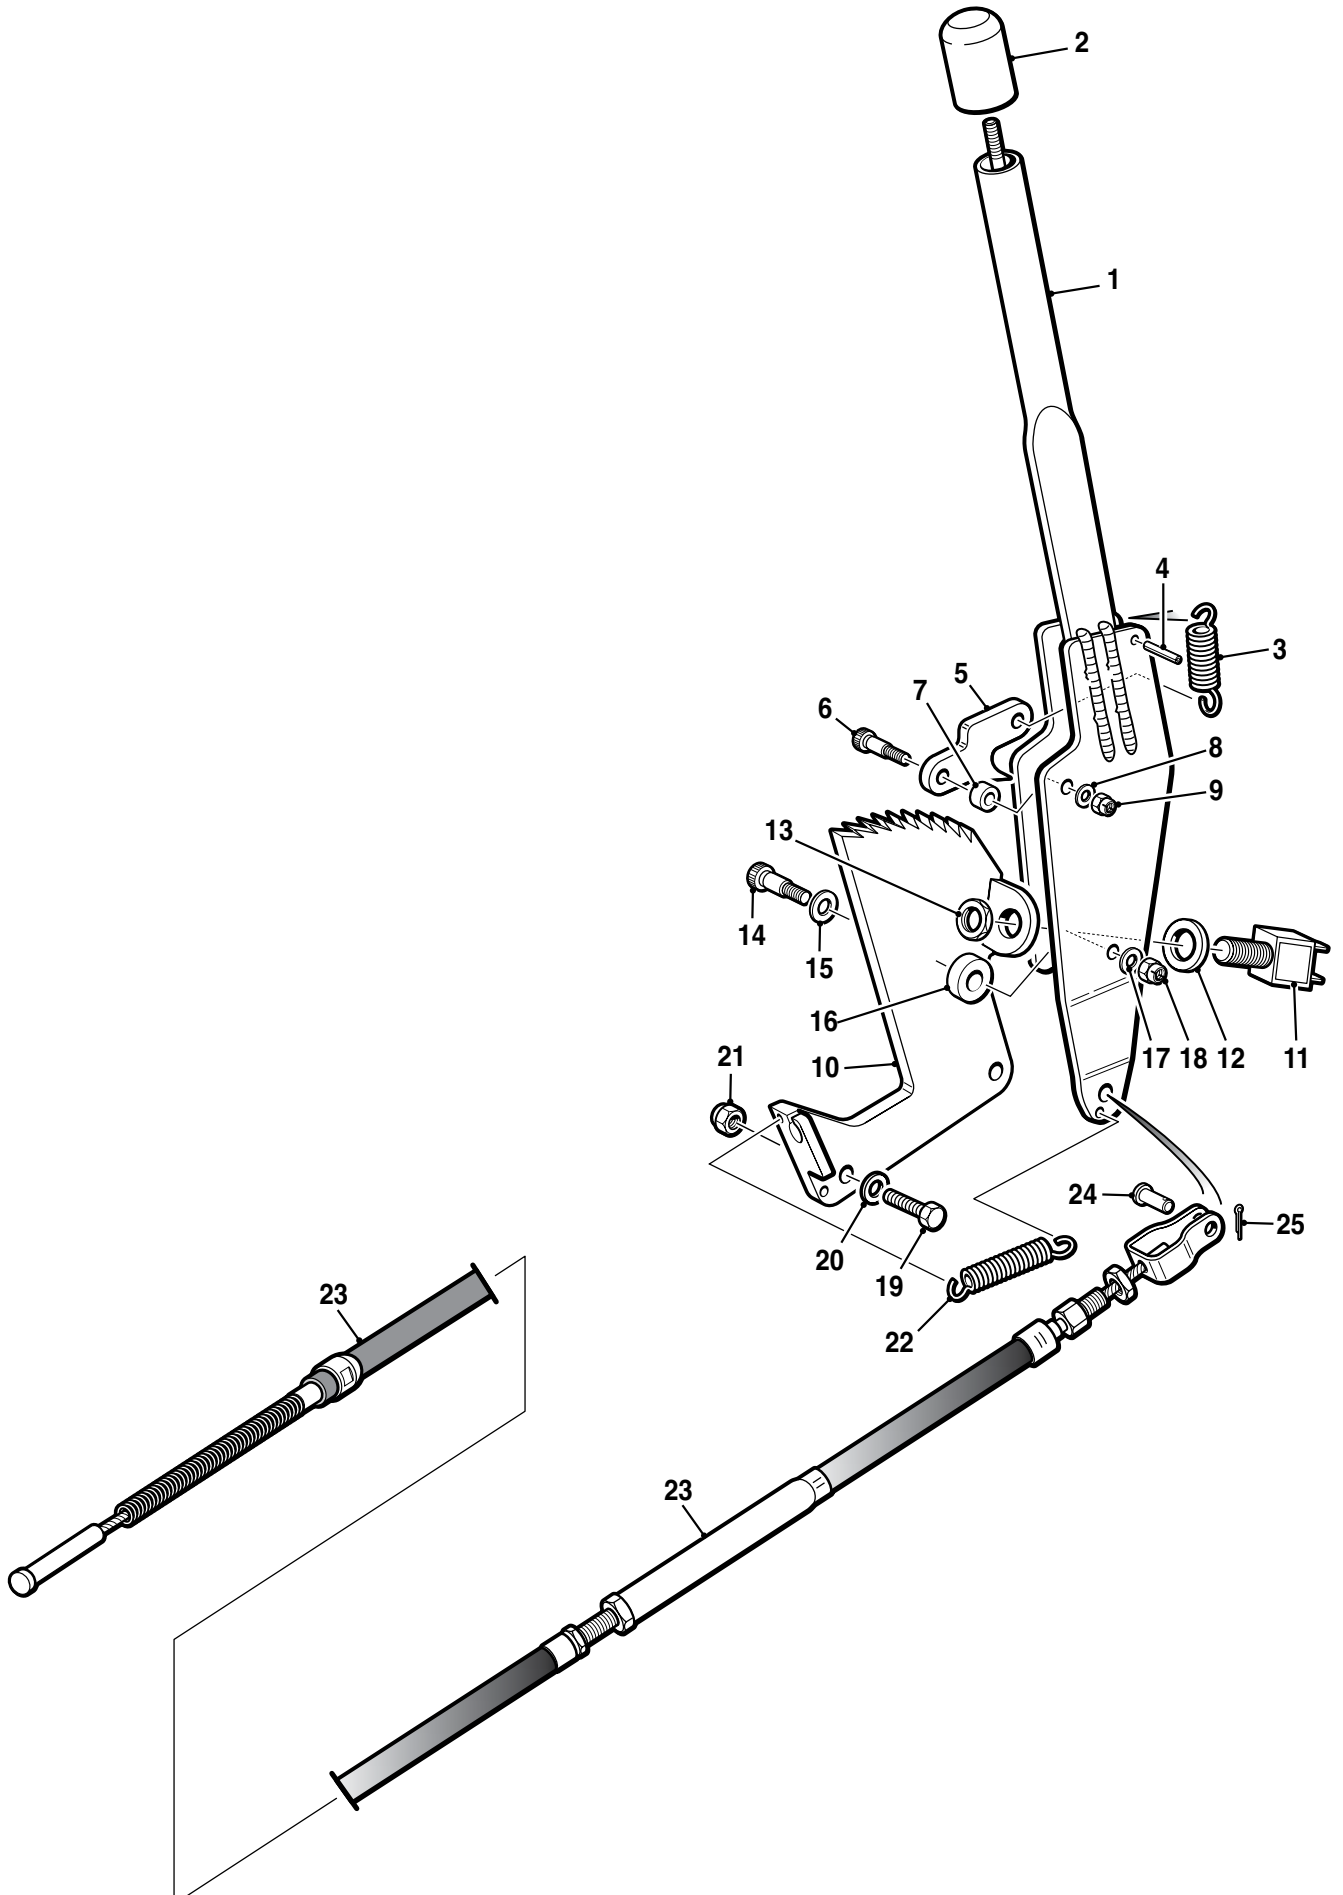

## Gearbox Mounting, Clutch and Bell Housing Cover Plate

Illustrated by Kayak Design, 0118 9621543